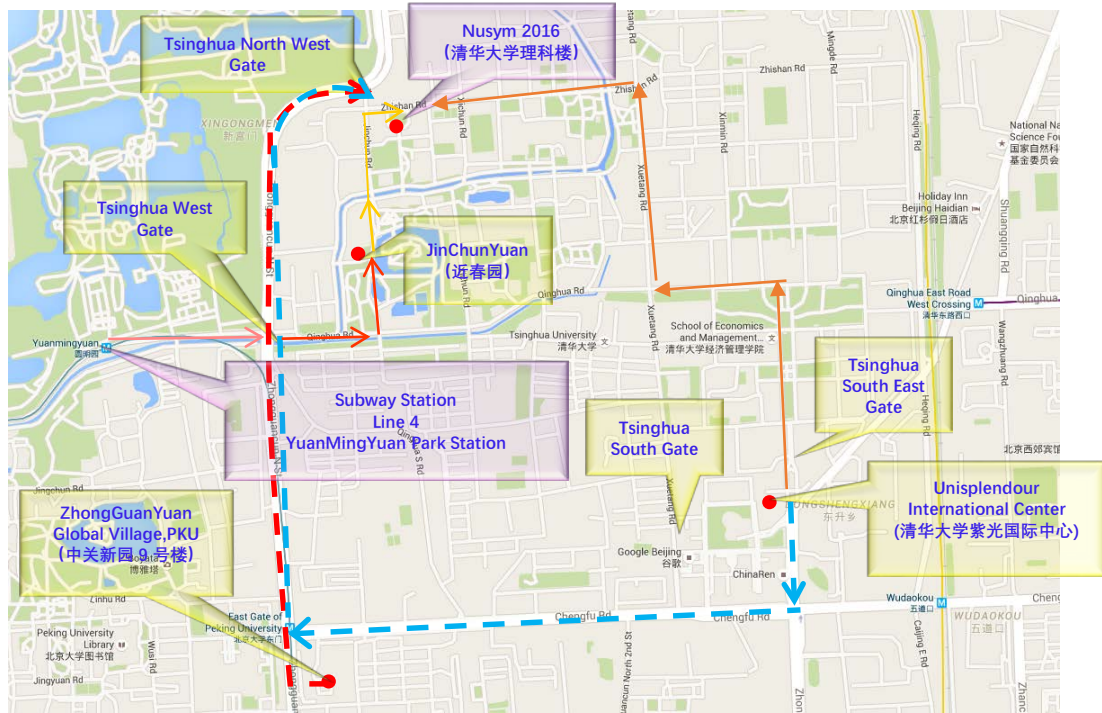

## Routes from hotels to Nusym2016

1. Routes from *Zhong-Guan-Yuan Global Village, PKU* to *Nusym2016*:

Map online: <https://goo.gl/maps/gbxyL4T2nqJ2>

2. Routes from *Tsinghua Unisplendour International Center* to *Nusym2016*

Map online: <https://goo.gl/maps/U2ieCypoit92>

3 . Bus will be arranged from 14<sup>th</sup> Jun.

Contact in case:

Zhi-Gang Xiao: +86 13260193559

Wei Ji: +86 18701568519